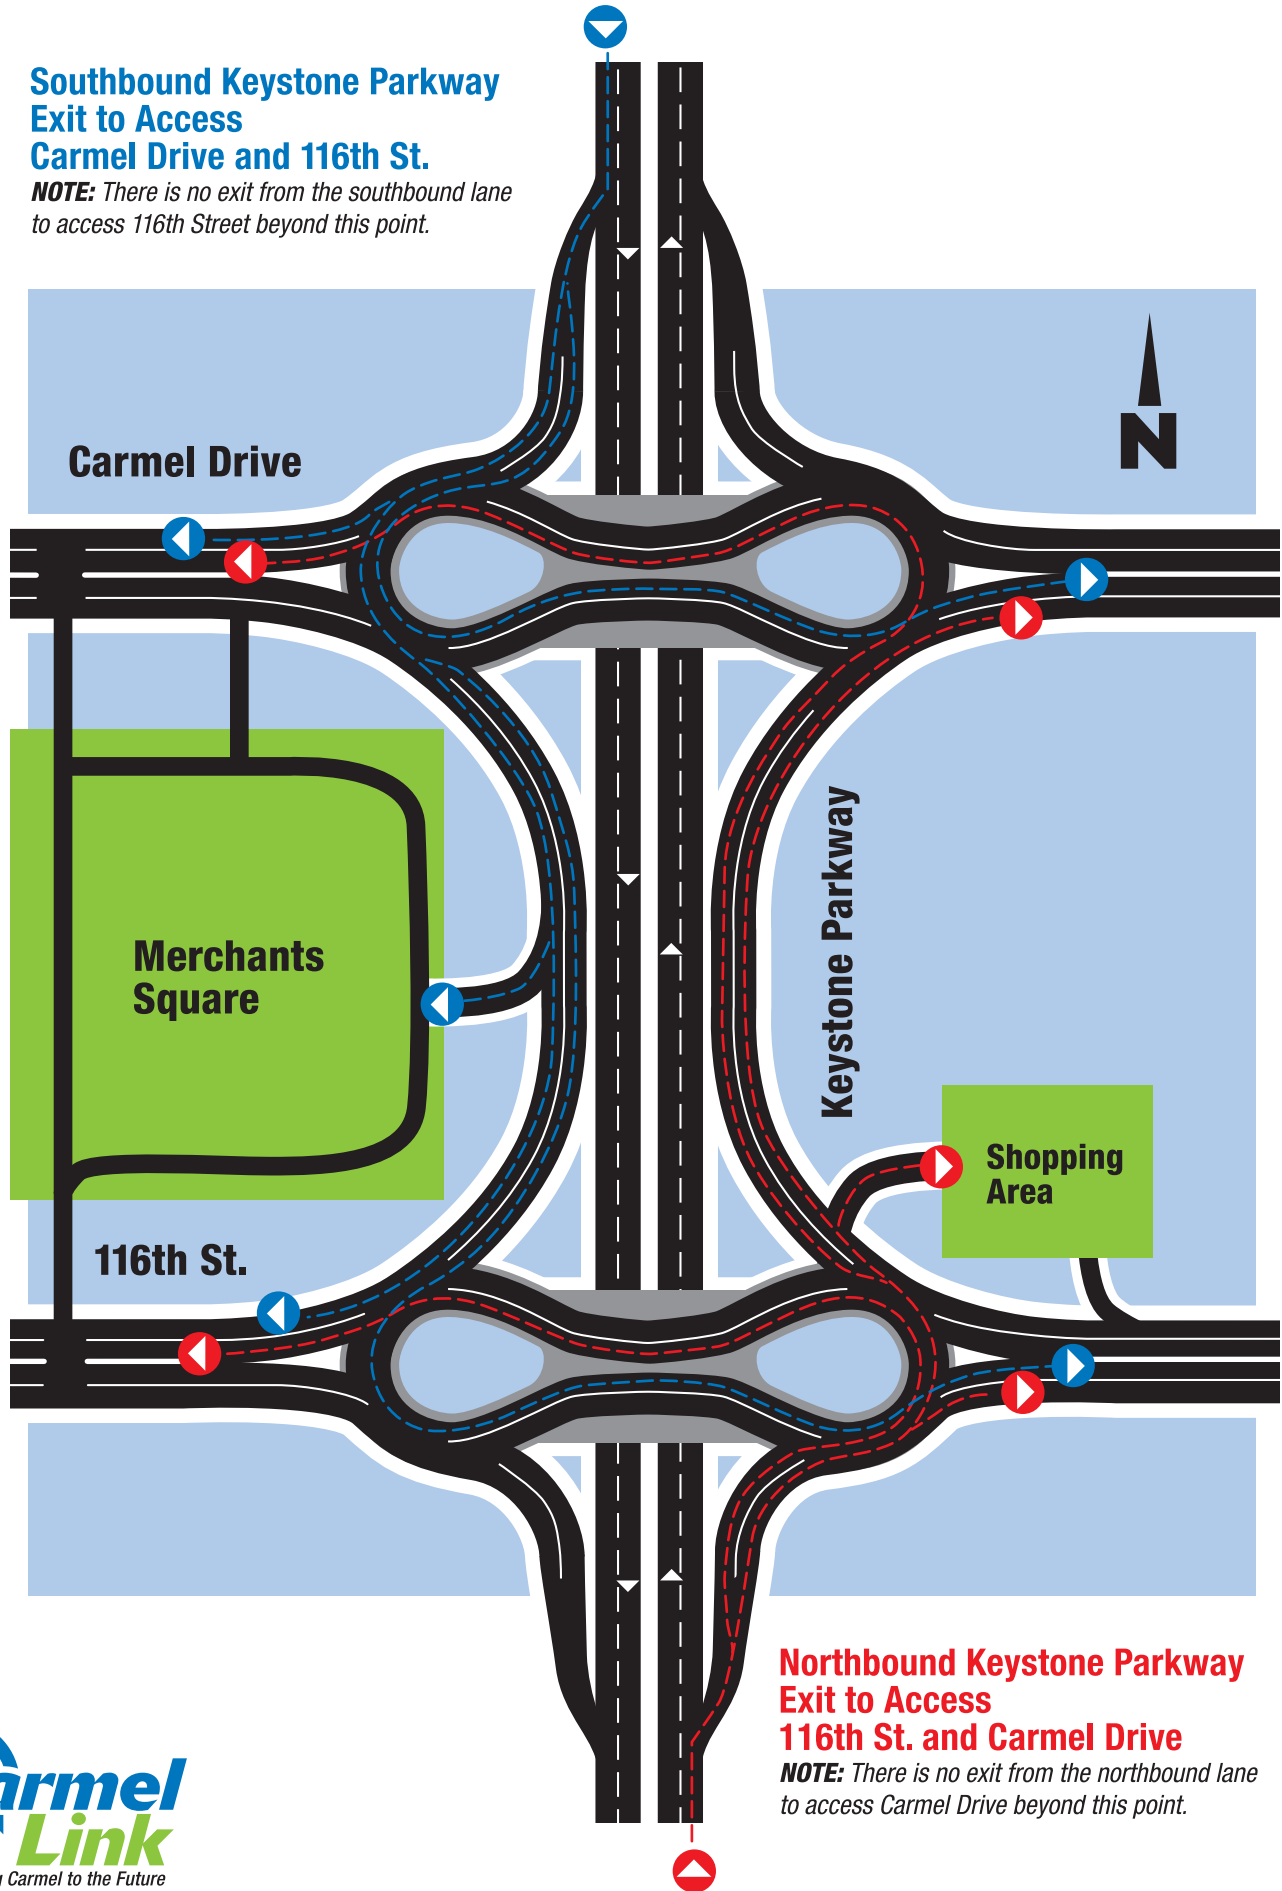

How to Drive Keystone Parkway Roundabouts at 116th Street and Carmel Drive

Southbound Keystone Parkway Exit to Access Carmel Drive and 116th St.

NOTE: There is no exit from the southbound lane to access 116th Street beyond this point.

Northbound Keystone Parkway Exit to Access 116th St. and Carmel Drive

NOTE: There is no exit from the northbound lane to access Carmel Drive beyond this point.